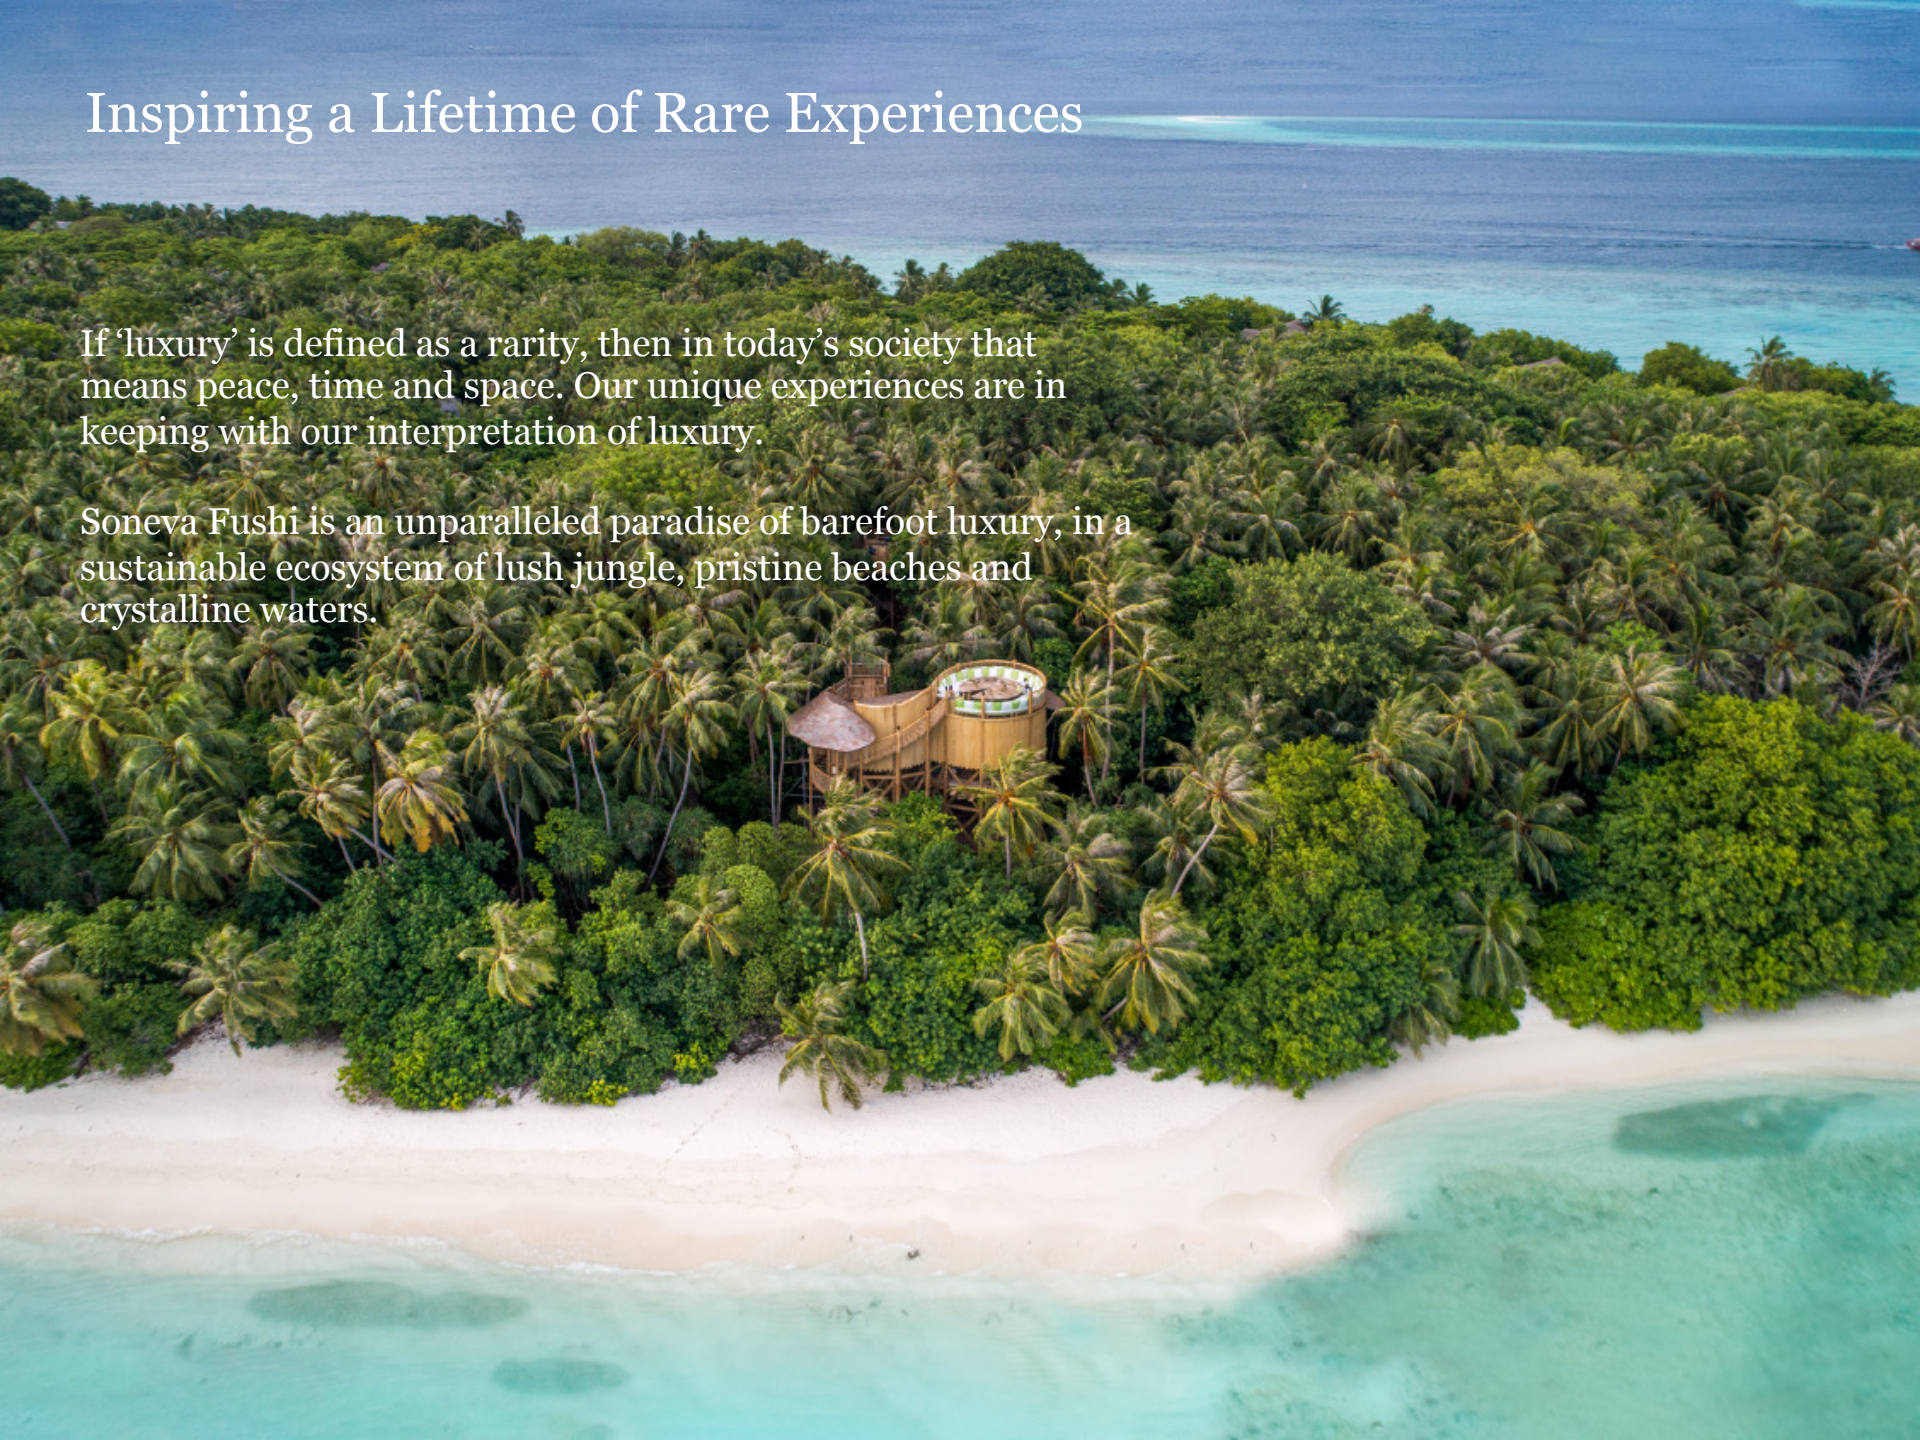

Soneva Fushi

Baa Atoll,  
The Maldives

Soneva Fushi is an unparalleled paradise of barefoot luxury, in a sustainable ecosystem of lush jungle, pristine beaches and crystalline waters.

  
*Sonesta Kiri*

Koh Kood,  
Thailand  
33 Villas

  
*Sonesta in Aqua*

An aerial view of a luxurious villa built on a wooden platform over the turquoise ocean. The villa features a large, white, rectangular swimming pool with a curved edge. Two people are sitting in the pool. The villa has a thatched roof and a large deck area with several lounge chairs and a circular seating area with a table. A blue slide leads from the deck down into the water. In the background, there is a white sandy beach, lush green vegetation, and other villas on the island. The sky is blue with some clouds.