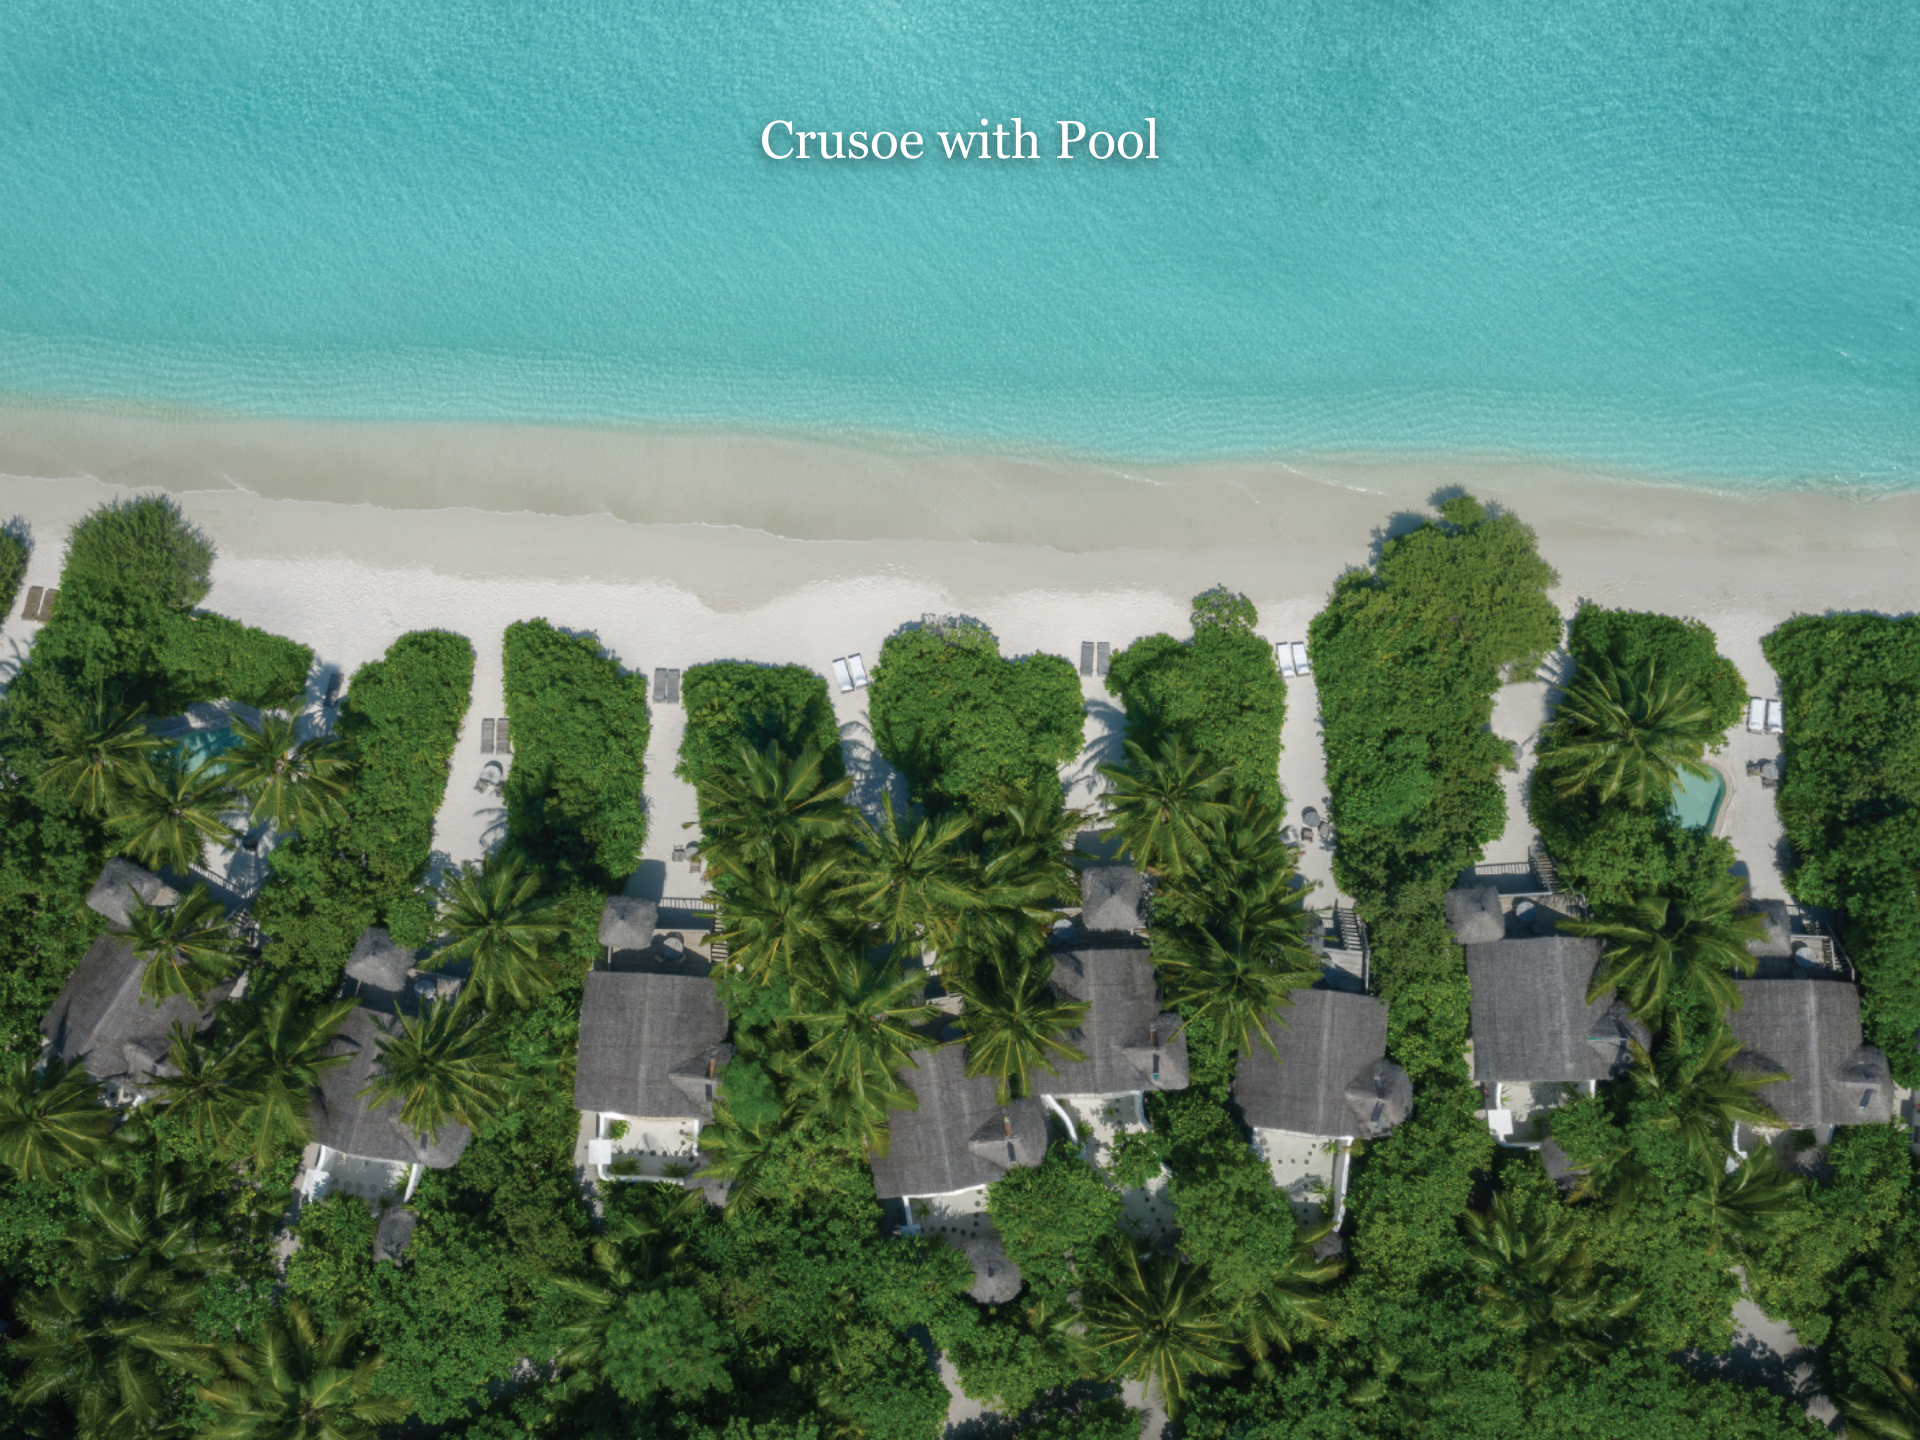

Crusoe with Pool