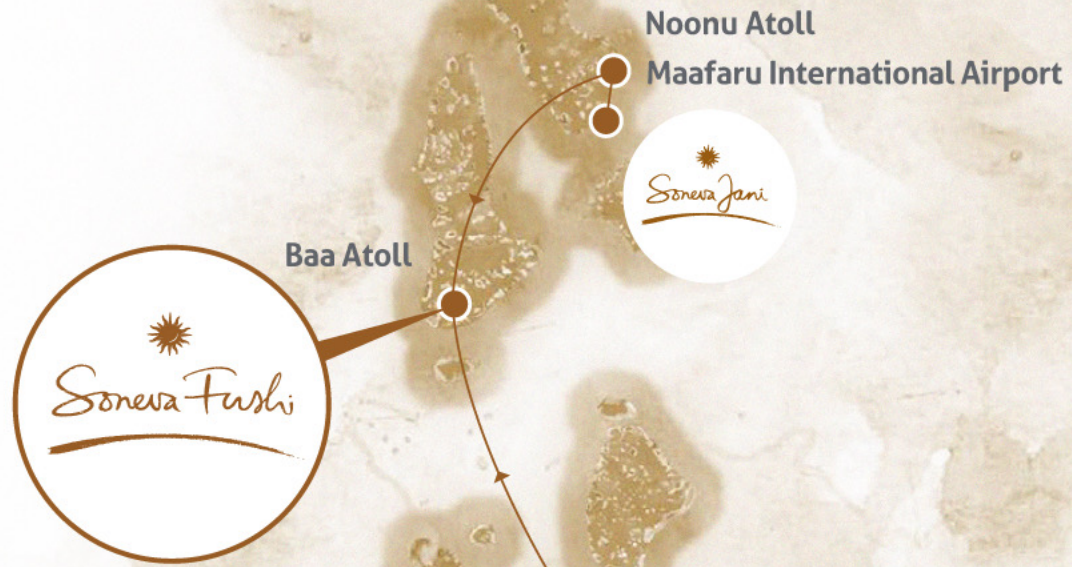

## Meet the Resort Team

**Pjey Mayandi**  
General Manager

**Manjit Kumar Ghosh**  
Resort Manager

Located in the Maldives' Baa Atoll UNESCO Biosphere Reserve, Soneva Fushi inspires the imagination with 64 one- to nine-bedroom beachfront villas and eight one- and two-bedroom Water Reserves.

40 minutes by seaplane from Malé International Airport

15 minutes by seaplane or 60 minutes by speedboat from Maafaru International Airport

20 minutes by seaplane or 90 minutes by speedboat from Soneva Jani