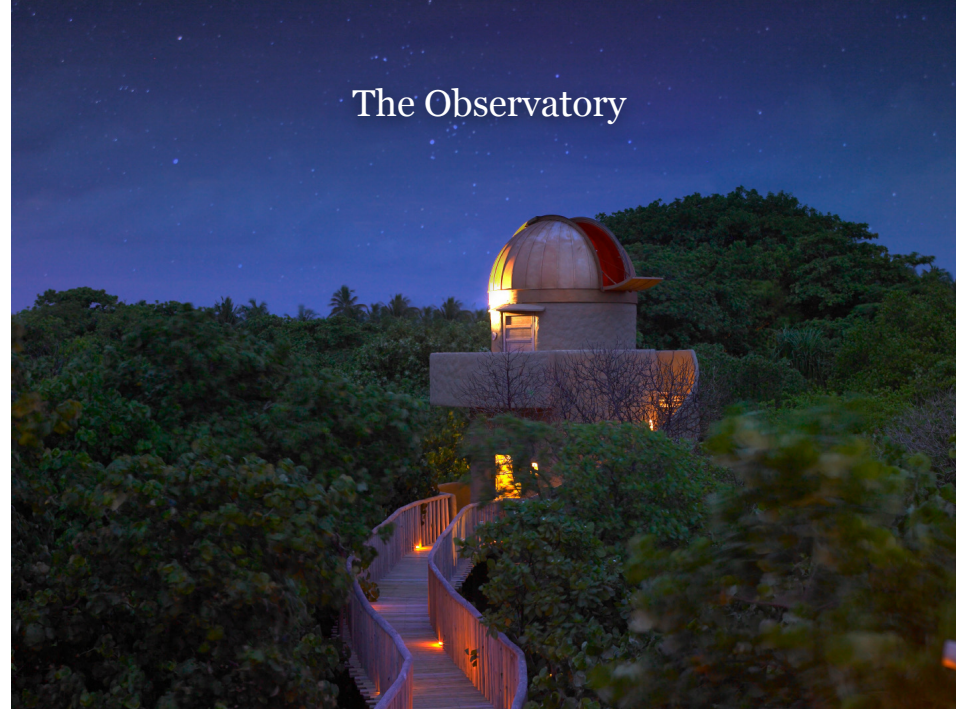

Cinema Paradiso

The Observatory

Eco Centro

The Den

Soneva Art & Glass

Summer Camps

Sustainable Surfing Programme

Glassblowing Class